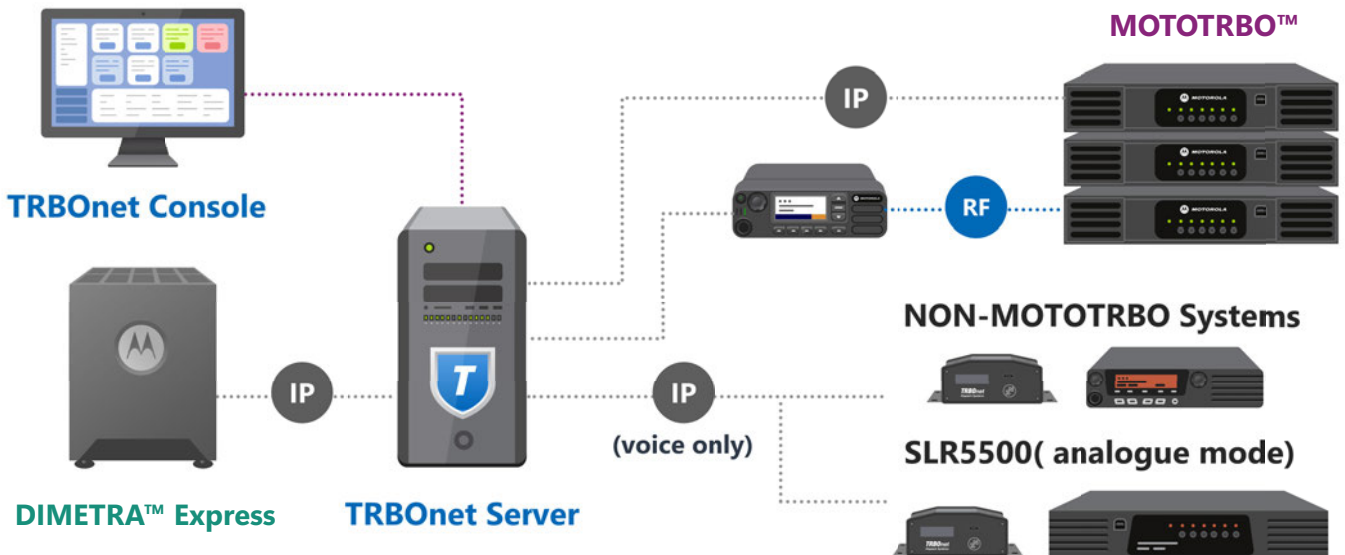

TRBOnet Enterprise

Integrated IP-based dispatch systems

Make the most of your radio network

TRBOnet Enterprise is an IP-based dispatch application with capabilities far beyond just mere dispatch functions and features. This powerful solution enables a user to fully control and manage all available resources. You can choose between our renowned Classic console or TRBOnet One, an enhanced dispatch solution with unrivalled flexibility.

TRBOnet System Design

CORE FEATURES

VOICE DISPATCH

VOICE RECORDING

AVL TRACKING

TEXT MESSAGES

EVENT LOGGING

REPORTS

EMAIL/SMS GATEWAYS

SYSTEM BRIDGE

LONE WORKER

ASSET TRACKING

ADDITIONAL MODULES

Indoor Positioning

iBeacon-based tracking
Route history
Custom indoor maps
Geofencing alerts

Job Ticketing

TRBONet All-in-One is an advanced console solution for TRBONet Enterprise and TRBONet PLUS. The unique configurable interface makes it easy for the administrator to create a console where the dispatcher can concentrate on tasks that really matter. TRBONet One supports most features available in the Classic console and boasts a few unique capabilities, including: